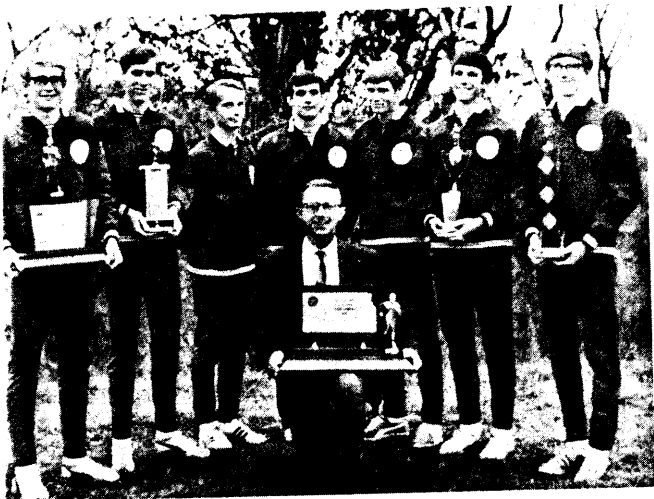

STATE CROSS COUNTRY CHAMPIONS
SHAWNEE MISSION SOUTH - TOPEKA WEST
SACRED HEART (SALINA) - ANTHONY

CLASS AAAAA

Shawnee Mission South High School

Left to right: Pat Kirchoff, Robert Strickland, Ryan Schlicher, Marty Holman, Mark Benson, Dave Anderson, John Larkin
Kneeling: Coach Verlyn Schmidt